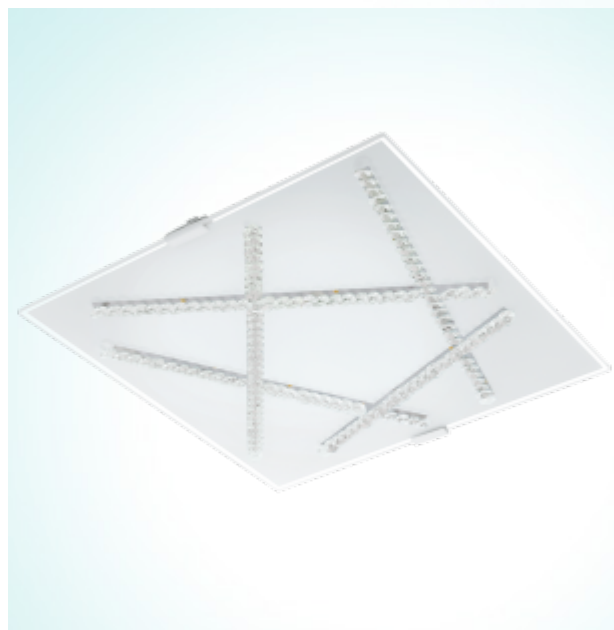

93765

SORRENTA

General Information

Article: 93765
Lighting Type: wall / ceiling luminaire
Collection: Style
EAN Code: 9002759937652

Dimensions

Depth: 365 mm
Width: 365 mm
Overhang: 75 mm
Weight: 3.638 kg

Illuminant

Socket: LED
Illuminant: LED
Delivery: incl.
Wattage: 16W
Luminous Flux: 1850 lm
Luminous Colour: 3000K warm white
Average Lifetime: 25,000 h
LED changeable: yes
Energy Efficiency: A+

Material & Colour

Enclosure Material: steel
Enclosure Colour: white
Glass / Shade Material: glass, crystal
Glass / Shade Colour: white, clear

Technical Information

Protection Class: 2
Line Voltage: 220-240V,50/60Hz
Operation Voltage: 12V

LED

Technical changes reserved